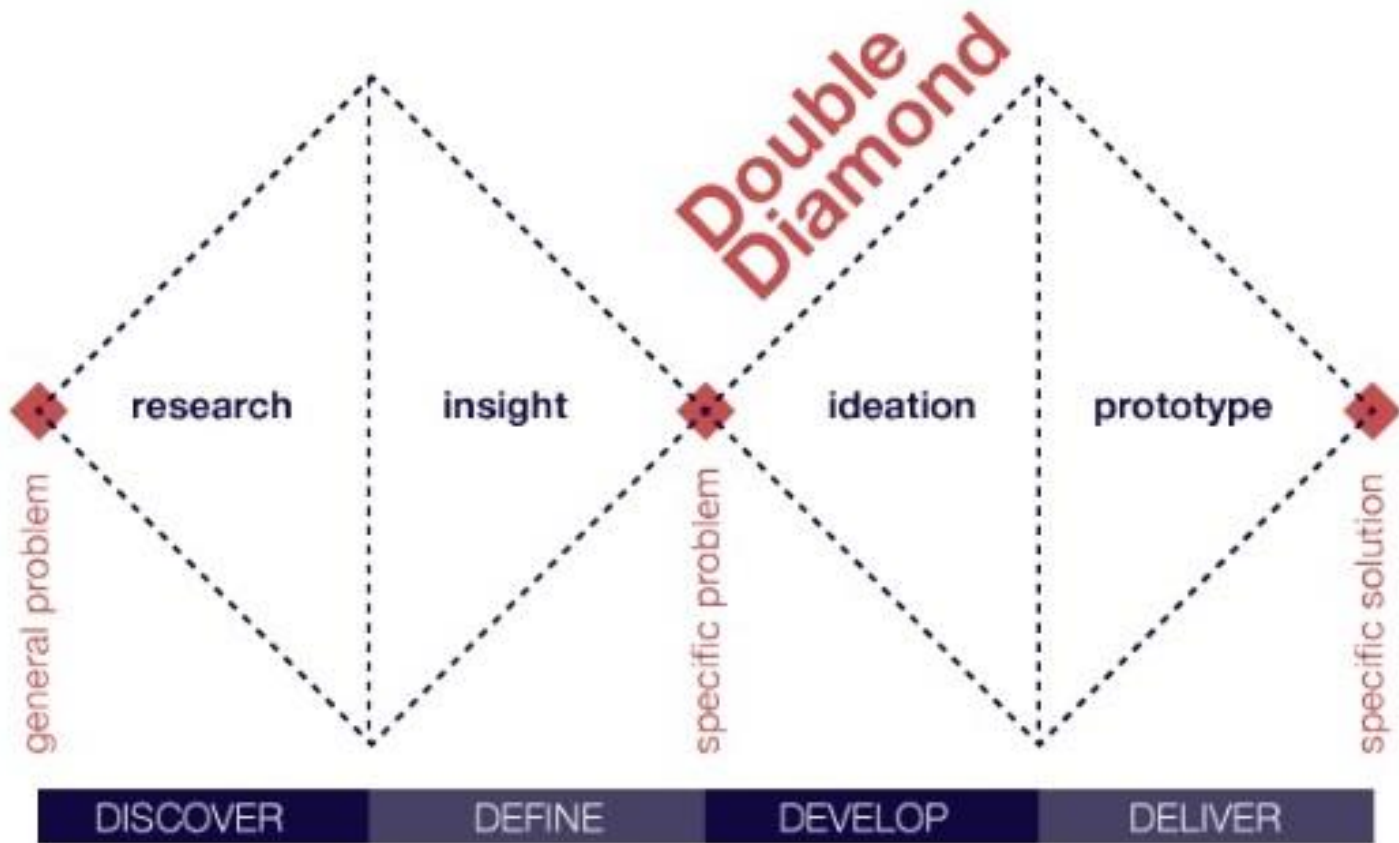

System Dynamics and Service Design

Peter McColl

@PeterMcColl

“The history of the 20th century is the history of the policy silo”

"A television phenomenon"
SUNDAY TIMES

CALL THE MIDWIFE

SERIES ONE | SERIES TWO | SERIES THREE | SERIES FOUR
PLUS ALL THE CHRISTMAS SPECIALS

"Utterly winning - A drama to answer all our prayers"
SUNDAY TIMES

*“But... we are at a rupture
point...”*

LIMITS TO GROWTH

The 30-Year Update

DONELLA MEADOWS | JORGEN RANDERS | DENNIS MEADOWS

*“We are at a rupture point -
but this time we are in an
information saturated world”*

Uber

The image shows the Google logo in its classic multi-colored font. The letters are: 'G' (blue), 'o' (red), 'o' (yellow), 'g' (blue), 'l' (green), and 'e' (red).

Google

“From the data economy to a human-centred world...”